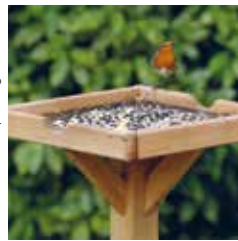

Homes for nature scorecard

Sue Kennedy (rspb-images.com)

★ Score 6

srcjan111 (thinkstockphotos.co.uk)

■ Score 5

Achudo (thinkstockphotos.co.uk)

● Score 8

Eleanor Bentall (rspb-images.com)

▲ Score 8

RSPB

◆ Score 5

RSPB

◊ Score 6

Jodie Randall (rspb-images.com)

★ Score 9

contadora1999 (fotolia.com)

■ Score 5

Duccio (dreamstime.com)

● Score 7

Ernie Janes (rspb-images.com)

▲ Score 4

David Levenson (rspb-images.com)

◆ Score 10

Graphies.théque (fotolia.com)

◊ Score 7

lilisphotography (istockphoto.com)

★ Score 7

Mike Lane (rspb-images.com)

■ Score 10

Irina Borsuchenko (dreamstime.com)

● Score 9

Andy Hay (rspb-images.com)

▲ Score 10

Andy Hay (rspb-images.com)

◆ Score 7

Chris Gomersall (rspb-images.com)

◊ Score 4

Chris Gomersall (rspb-images.com)

★ Score 9

RSPB

■ Score 9

Tony Hamblin (rspb-images.com)

● Score 8

Chris Gomersall (rspb-images.com)

▲ Score 8

Bird table

Chris Gomersall (rspb-images.com)

◆ Score 8

RSPB

◊ Score 4