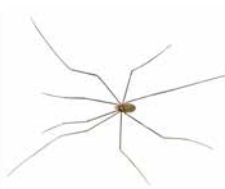

Harvestman